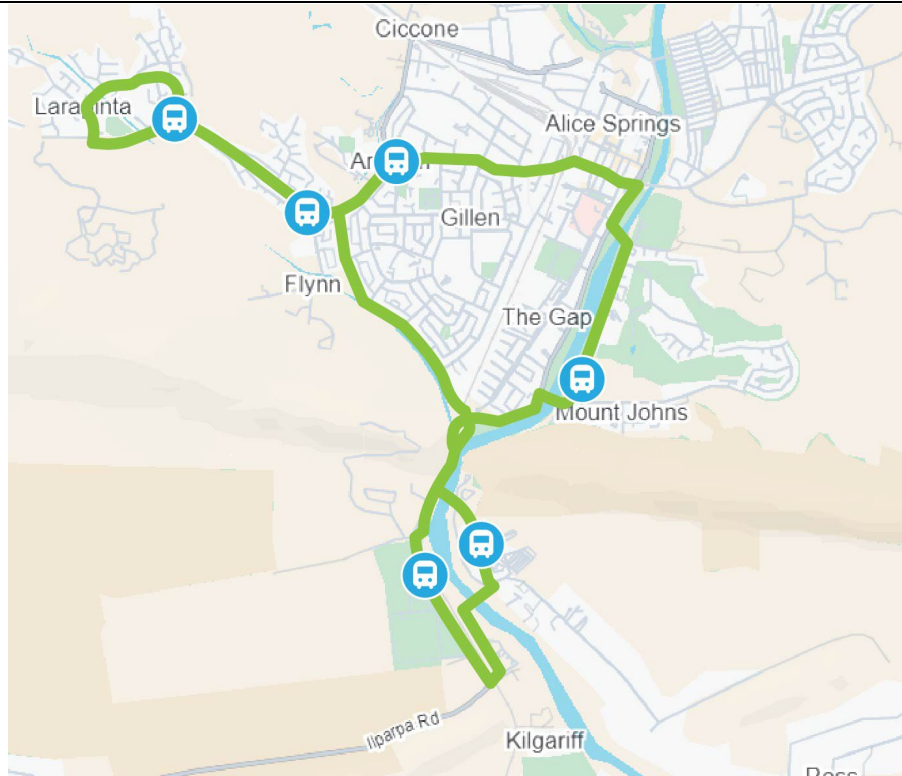

# Alice Springs Show

## Friday 3 and Saturday 4 July 2026

The Northern Territory Government provides free special event buses for patrons attending the Alice Springs Show.

Buses will pick up and drop off at bus stops along the route.

BUS 1									
Departing Larapinta and Gillen						Departing Showground			
	AM			PM		PM			
Showground	-	-	-	-	-	2:30	3:30	4:30	5:30
Cnr Albrecht and Lyndavale	9:00	10:00	11:00	12:00	1:00	2:40	3:40	4:40	5:40
IGA Larapinta	9:05	10:05	11:05	12:05	1:05	2:43	3:43	4:43	5:43
Diaramma Village	9:08	10:08	11:08	12:08	1:08	2:45	3:45	4:45	5:45
Opposite Araluen Theatre	9:10	10:10	11:10	12:10	1:10	2:51	3:51	4:51	5:51
Lasseters Casino	9:18	10:18	11:18	12:18	1:18	2:57	3:57	4:57	5:57
G'Day Mate Tourist Park	9:25	10:25	11:25	12:25	1:25	3:10	4:10	4:10	6:10
Showground	9:30	10:30	11:30	12:30	1:30	-	-	-	-

Please note: Service times are approximate and may vary due to traffic and weather conditions.

For more information, please contact Public Transport on 8924 7666 between 7:00 am – 4:30 pm Monday to Friday, or 9 am to 1 pm Saturday, or visit [nt.gov.au/public-transport](http://nt.gov.au/public-transport).